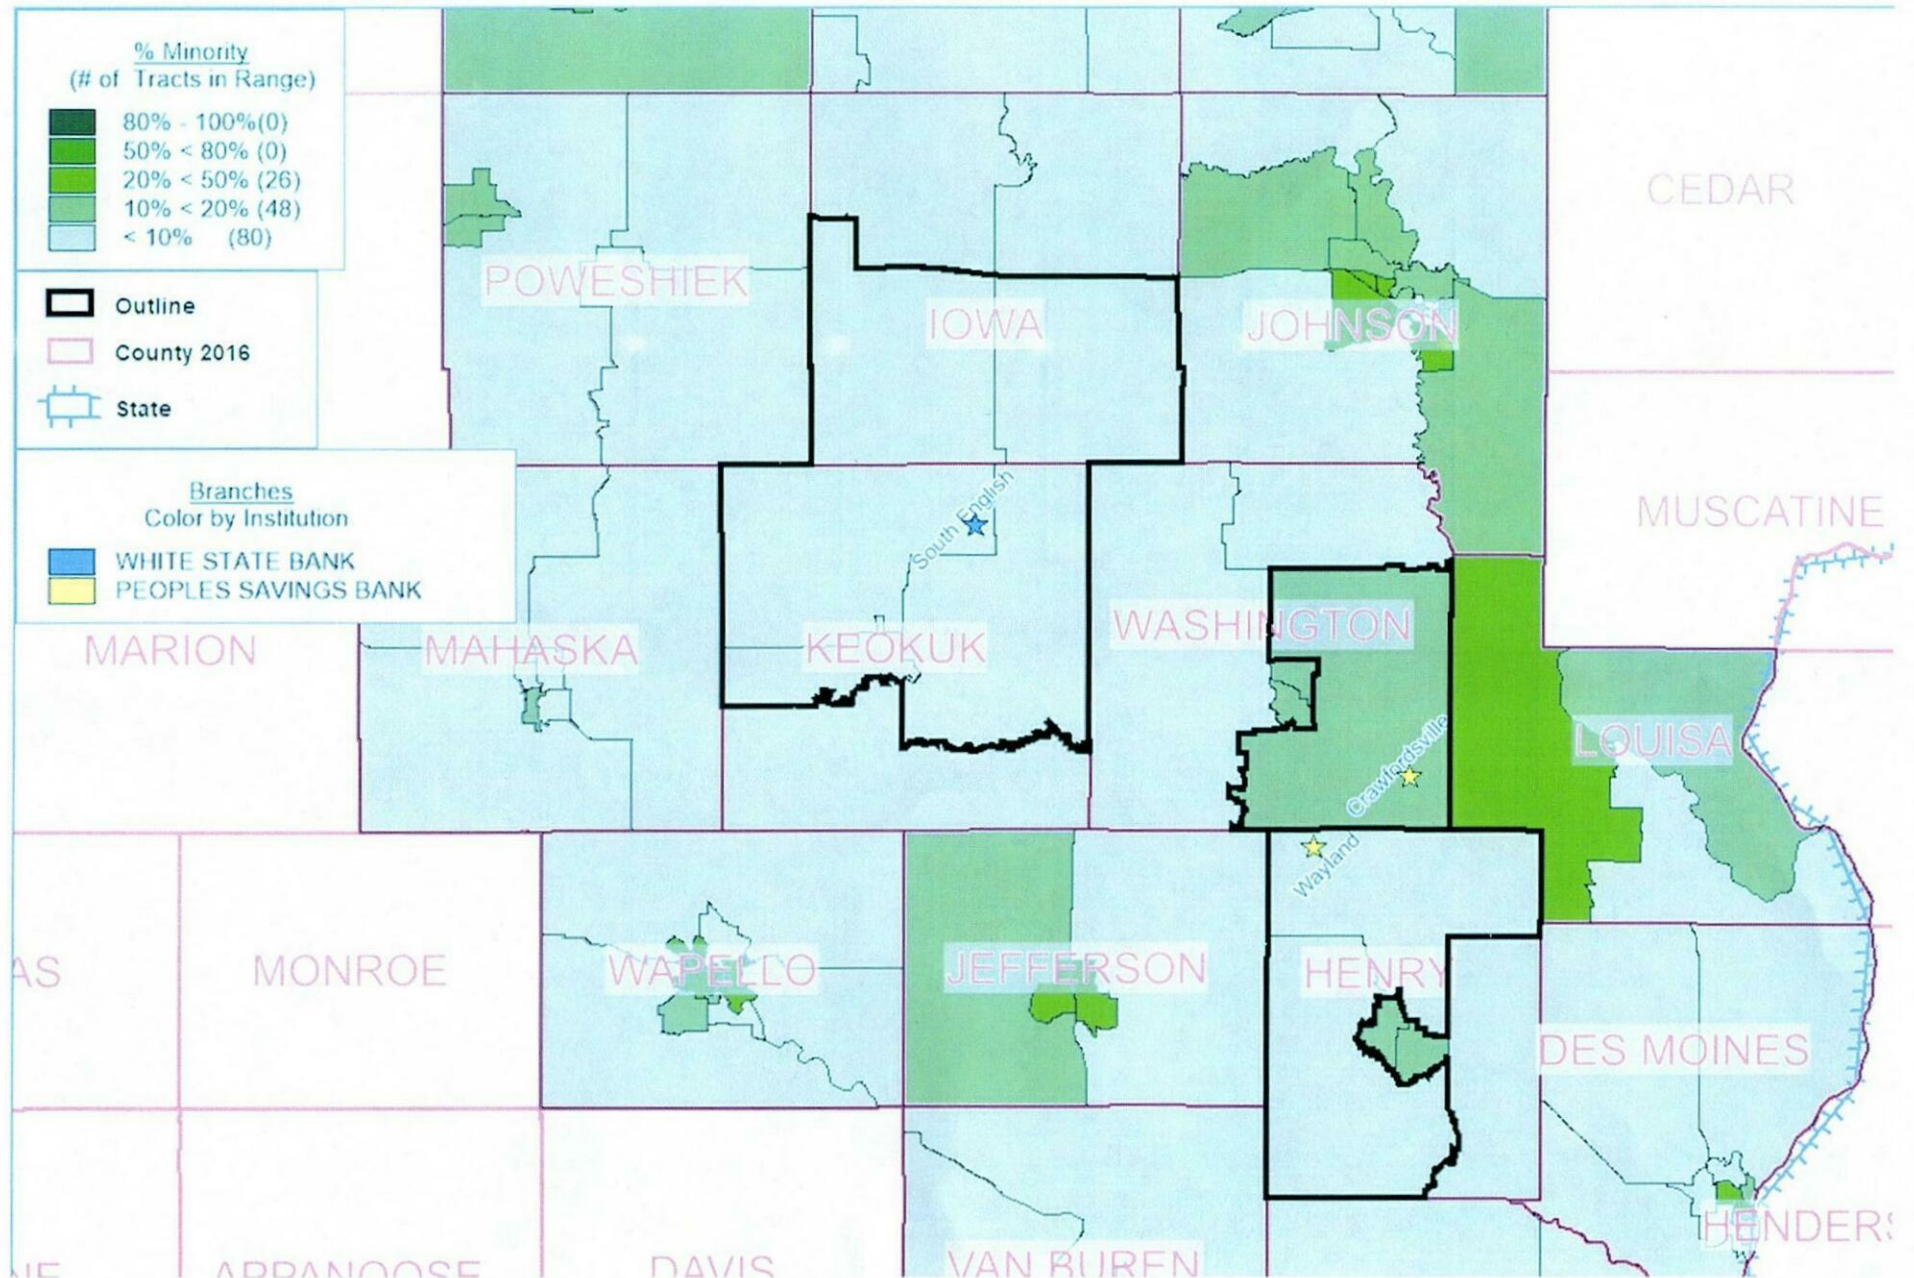

White State Bank, South English, IA – cert #8519

CRA Assessment Areas (AA) Map based on percent minority

White State Bank, South English, IA – cert #8519

Iowa City MSA AA: census tract 9605 in Washington County; Crawfordsville branch

White State Bank, South English, IA – cert #8519

Non-MSA #2: census tracts 9701 and 9702 in Henry County; Wayland branch