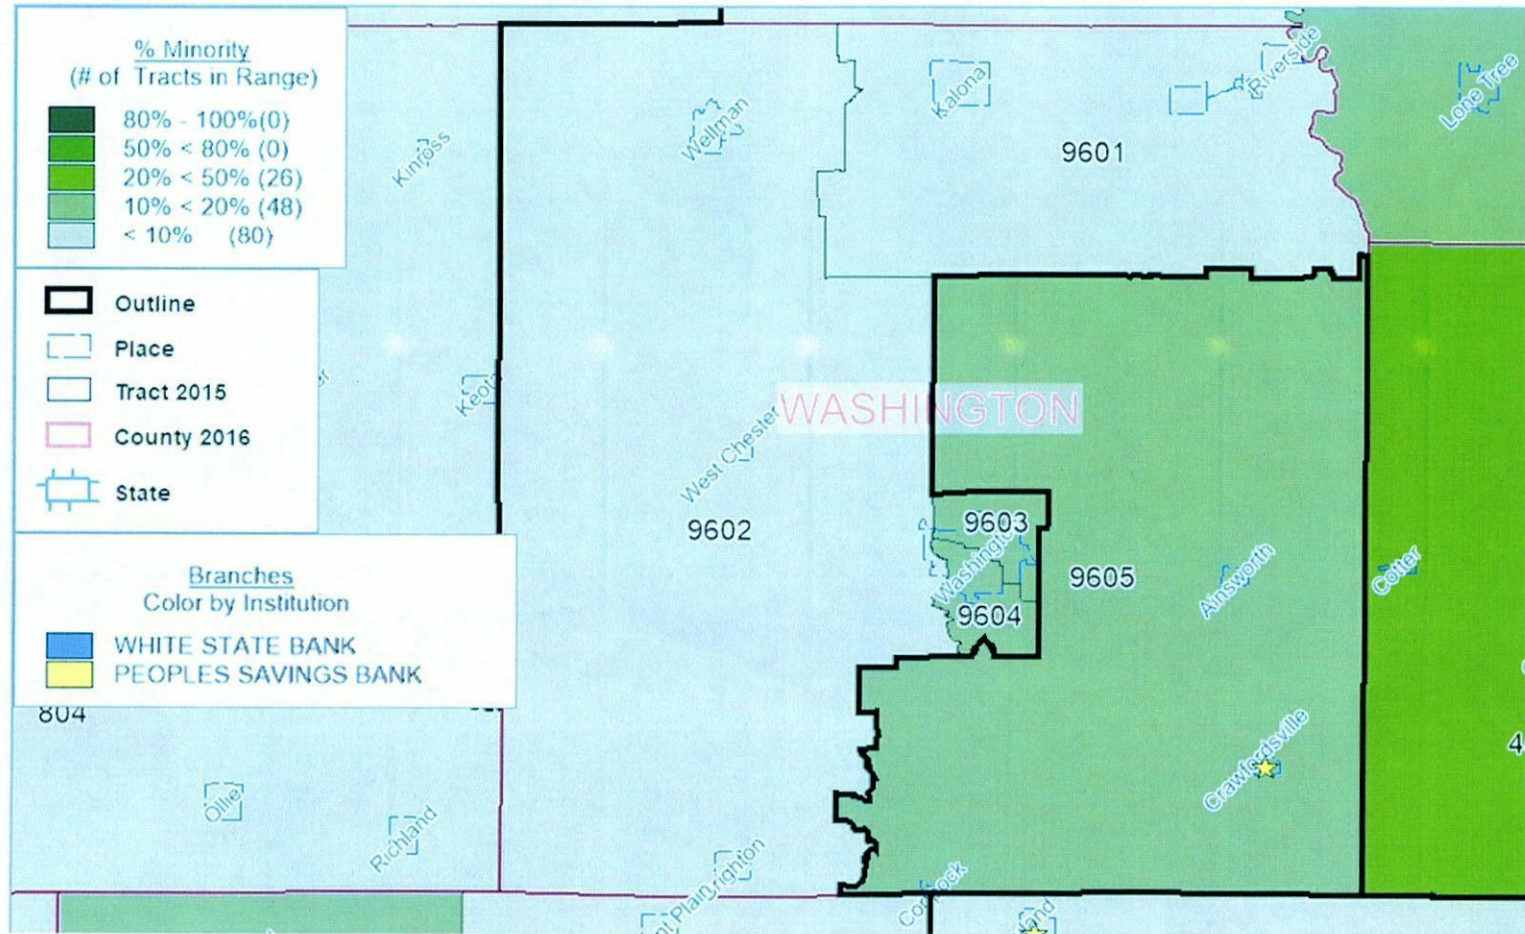

White State Bank, South English, IA – cert #8519

CRA Assessment Areas (AA) Map based on percent minority

White State Bank, South English, IA – cert #8519

Iowa City MSA AA: census tract 9605 in Washington County; Crawfordsville branch

White State Bank, South English, IA – cert #8519

Non-MSA #2: census tracts 9701 and 9702 in Henry County; Wayland branch